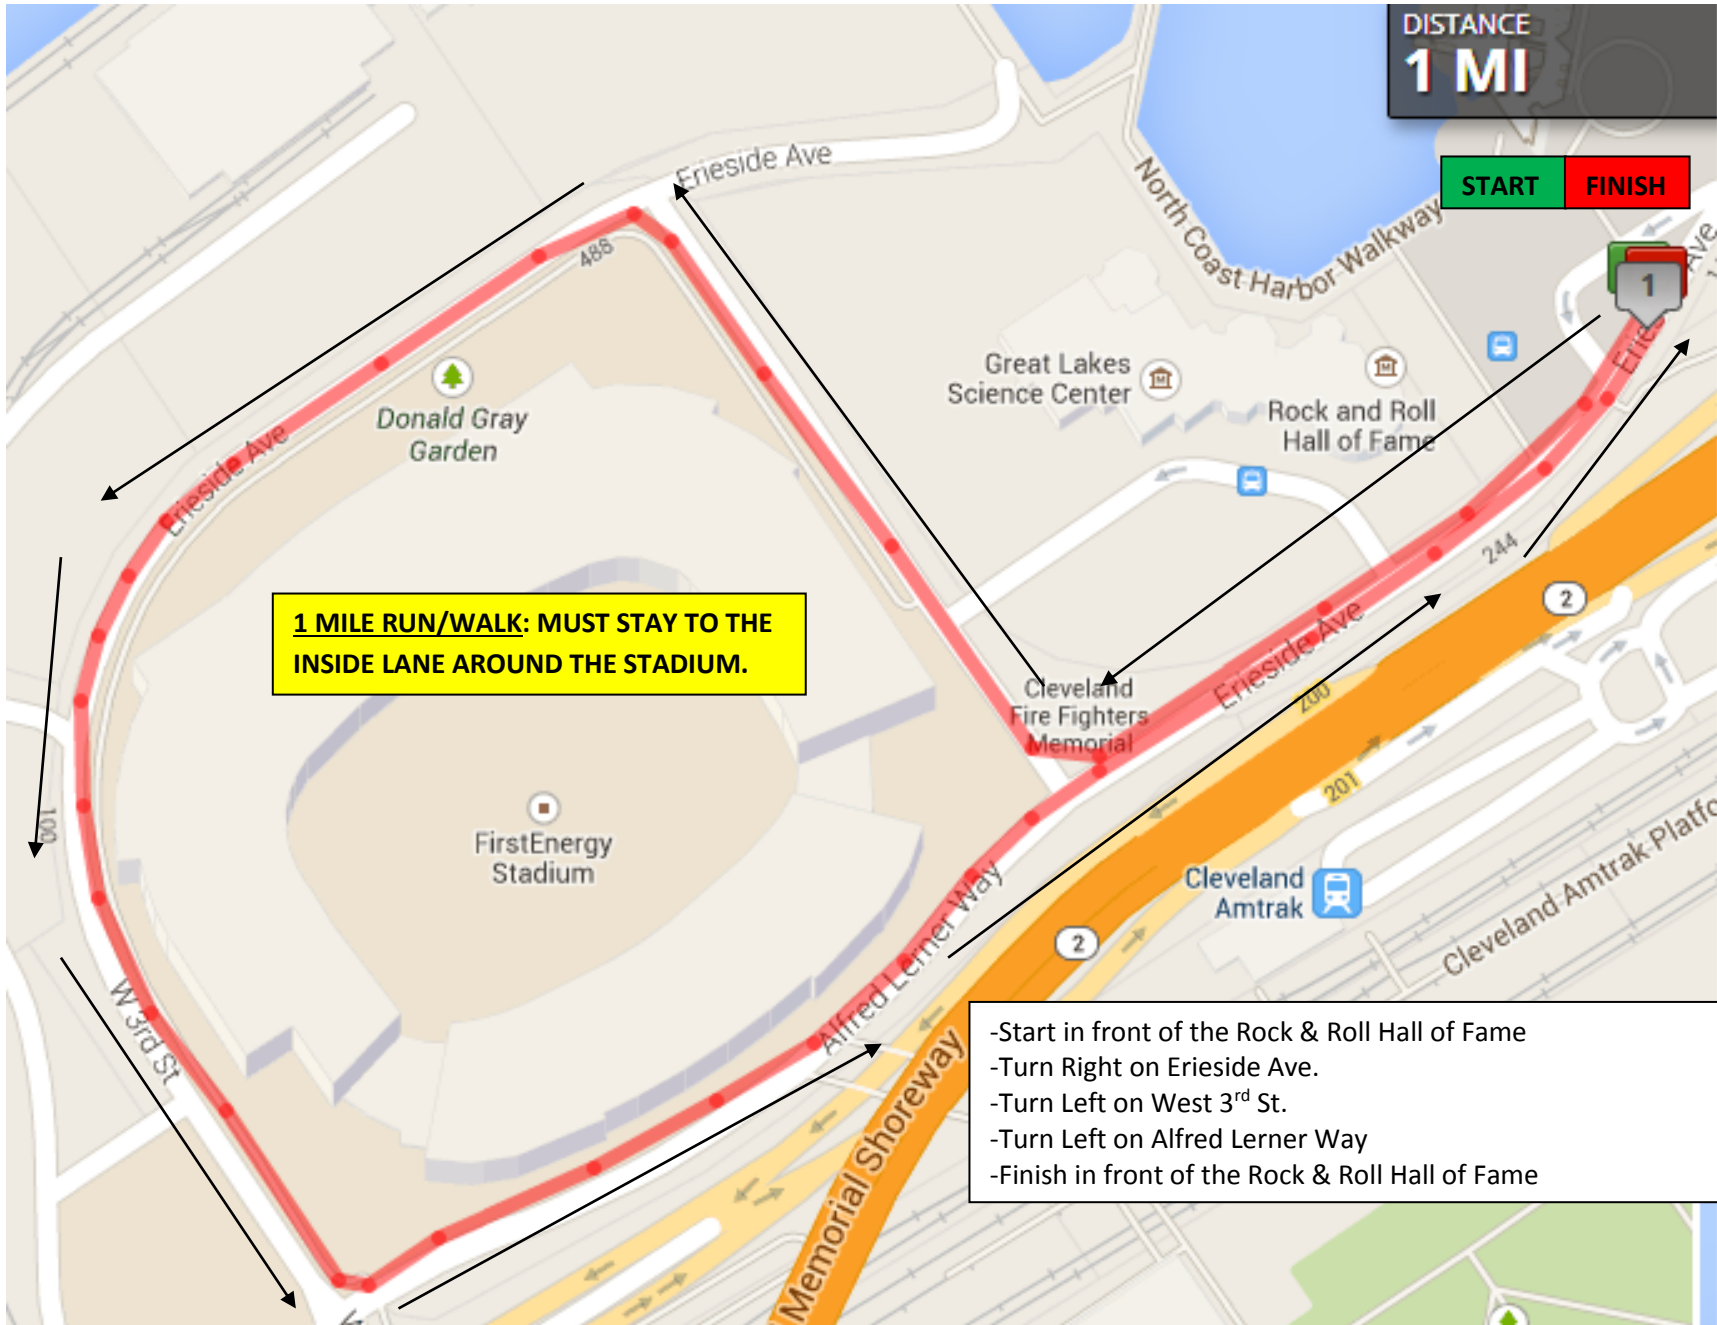

Fox Trot 1 MILE

1 MILE RUN/WALK: MUST STAY TO THE INSIDE LANE AROUND THE STADIUM.

- Start in front of the Rock & Roll Hall of Fame
- Turn Right on Erieside Ave.
- Turn Left on West 3rd St.
- Turn Left on Alfred Lerner Way
- Finish in front of the Rock & Roll Hall of Fame